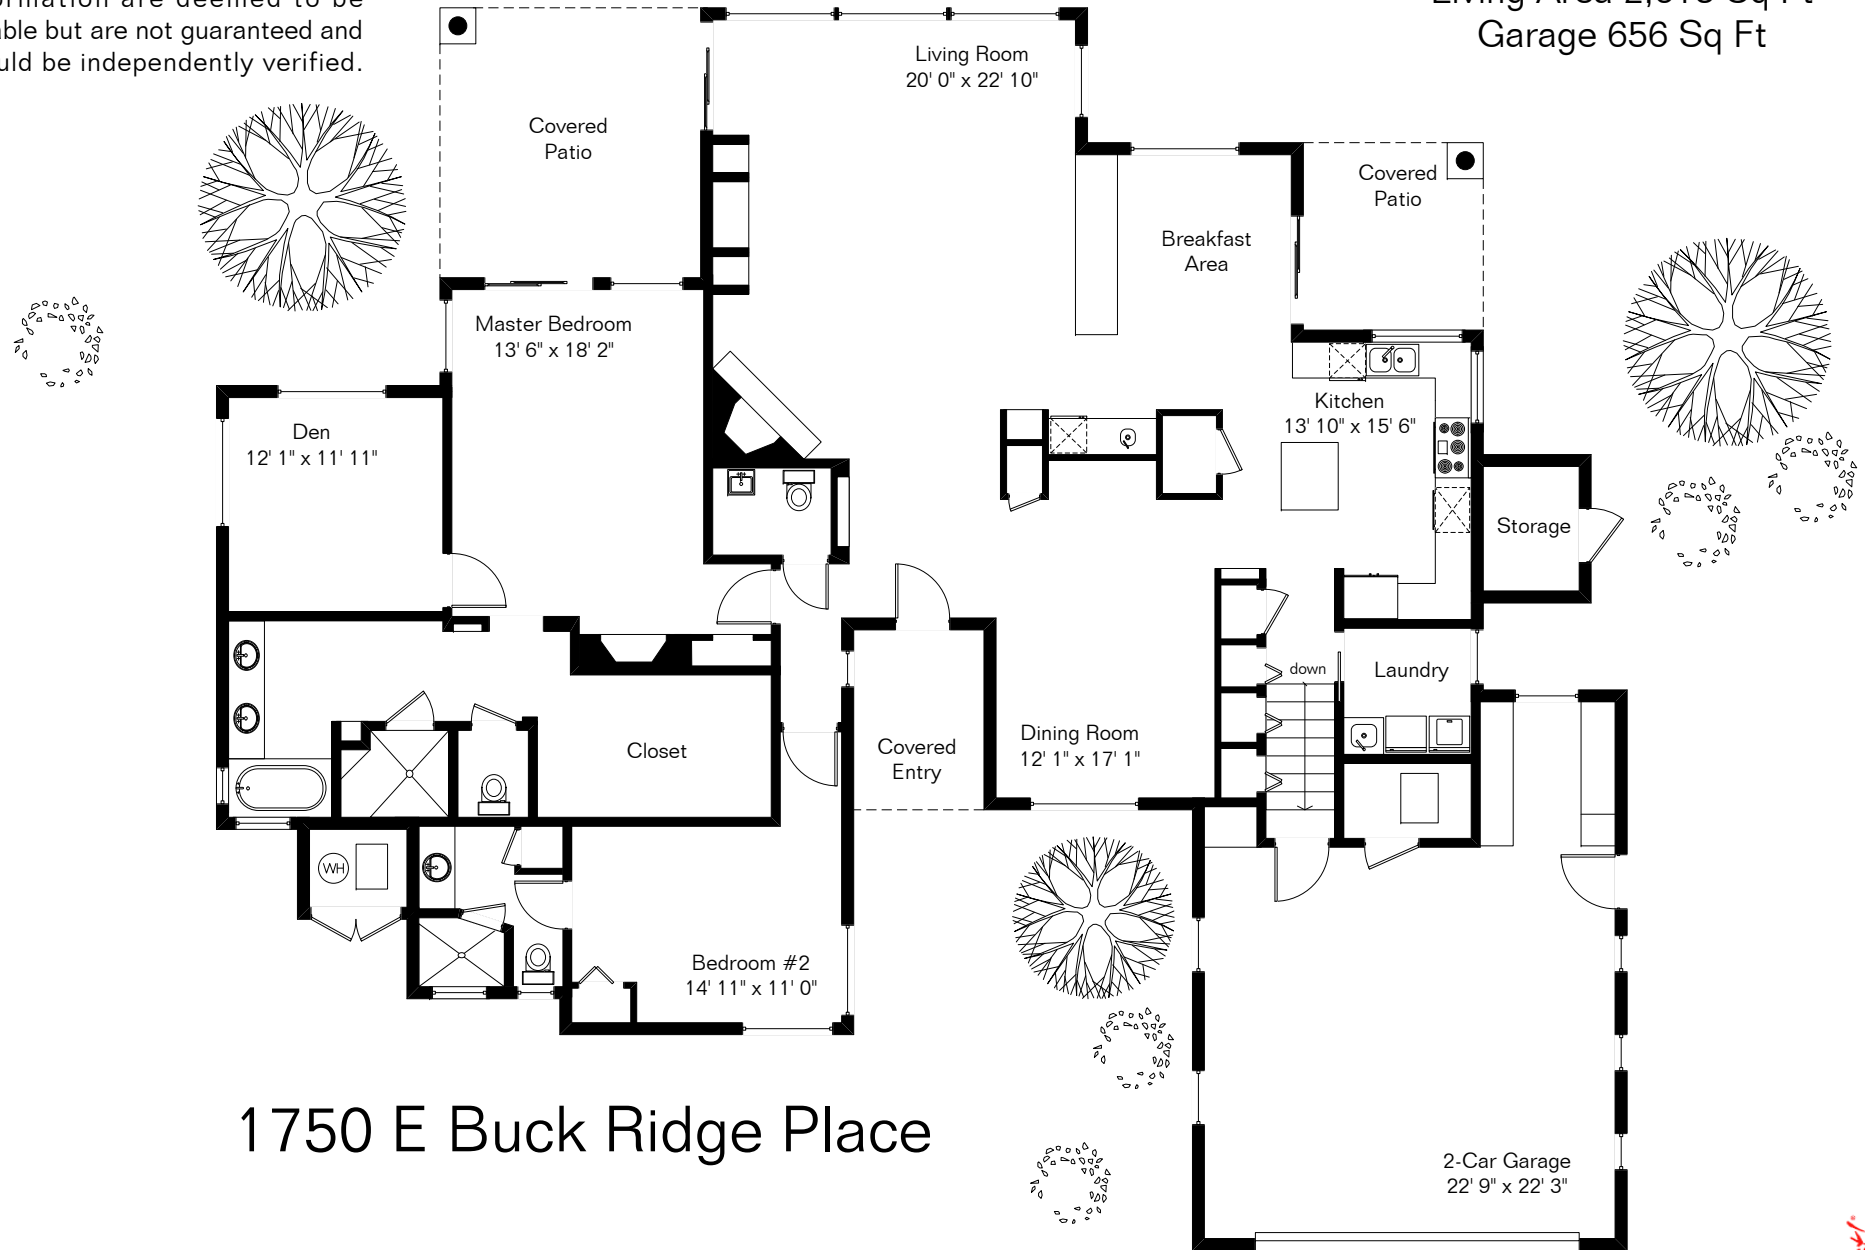

The square footages and room size information are deemed to be reliable but are not guaranteed and should be independently verified.

Living Area 2,613 Sq Ft
Garage 656 Sq Ft

1750 E Buck Ridge Place

Site Visit January 2011